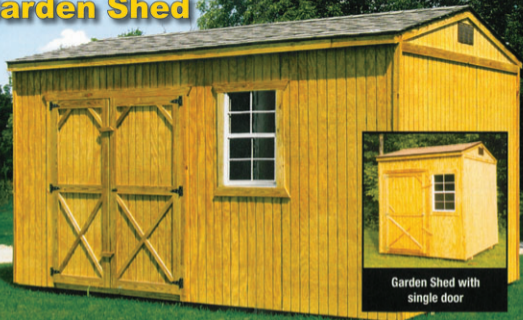

# Garden Shed

Garden Shed with single door

Size	Price	Rent To Own (36 mos.)	Size	Price	Rent To Own (36 mos.)
8x8	\$1,560.00	\$72.22	12x12	\$2,790.00	\$129.17
8x10	\$1,660.00	\$76.85	12x14	\$3,060.00	\$141.67
8x12	\$1,760.00	\$81.48	12x16	\$3,340.00	\$154.63
10x10	\$2,060.00	\$95.37	12x20	\$3,860.00	\$178.70
10x12	\$2,290.00	\$106.02	12x24	\$4,410.00	\$204.17
10x14	\$2,460.00	\$113.89	12x30	\$5,190.00	\$240.28
10x16	\$2,590.00	\$119.90			