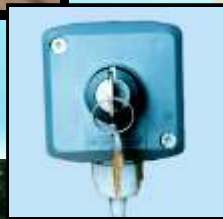

THE COVANA

STERLING LEISURE PRODUCTS

Raising The Spa Experience To A New Level

THE FIRST AND ONLY FULLY AUTOMATED LIFTING SPA COVER / GAZEBO IN THE WORLD

**MEET AND EXCEED ASTM
STANDARDS FOR SAFETY COVERS**

**POOL & SPA BEST
PRODUCT 2008 & 2009**